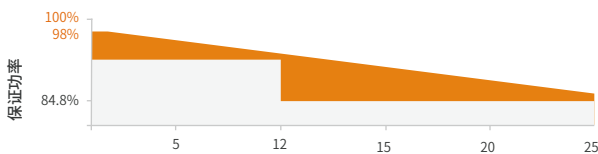

FEATHER

TP7F54M
TP7F54M(H) **108-cell**

390 - 410W

10BB PERC

重量更轻

质量保证

12

25

www.talesun.com

marketing.hq@talesun.com

* GL-CN-Version 2023.09.25

	STC	NMOT	STC	NMOT	STC	NMOT	STC	NMOT	STC	NMOT
	390	291	395	294	400	298	405	302	410	306
	30.65	28.6	30.85	28.8	31.05	29.0	31.24	29.2	31.43	29.3
	12.73	10.18	12.81	10.23	12.89	10.30	12.97	10.36	13.05	10.42
	36.50	34.4	36.75	34.6	37.00	34.8	37.25	35.1	37.50	35.3
	13.61	10.97	13.69	11.04	13.78	11.11	13.86	11.17	13.94	11.24
	20.00		20.20		20.50		20.70		21.00	

	10BB
	108 (6*18)
	1722*1134*30mm (67.80*44.65*1.18)
	16.2kg (35.72lbs.)
	2.0mm
	IP68, 3 Bypass Diodes
	4mm² (IEC), 12AWG (UL) 300mm
	T01/LJQ-3-CSY/MC4/MC4-EVO2

	1000V/1500V/DC
	-40°C~+85°C
	25A
	Class