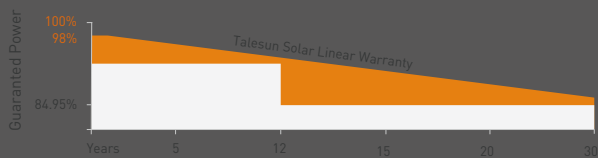

BIPRO

TD8G60M **120-cell**

585 - 605W

Bifacial Dual Glass
12BB Half-cut Mono Perc

SYSTEM & PRODUCT CERTIFICATES

- •
- •
- •
- •

PERFORMANCE WARRANTY

12 Years
Quality Assurance

30 Years
Power Output Guarantee

Linear Performance Warranty

www.talesun.com

marketing.hq@talesun.com