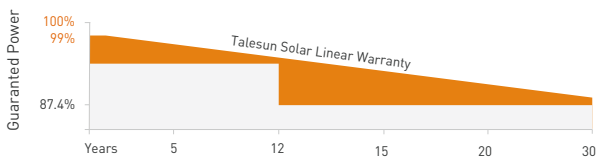

PERFORMANCE WARRANTY

12 Years
Quality Assurance

30 Years
Power Output Guarantee

Linear Performance Warranty

KEY FEATURES

www.talesun.com

marketing.hq@talesun.com